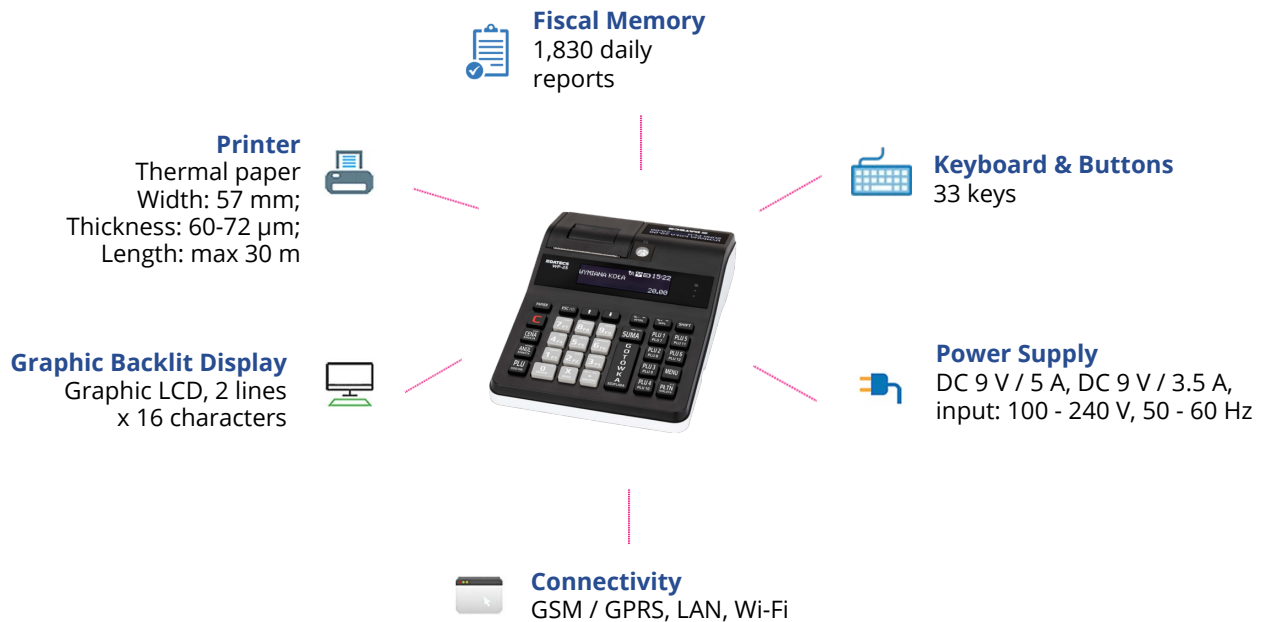

DATECS WP25 TIMS TYPE-A DESKTOP ETR

Datecs WP25 Desktop ETR

It represents the classical concept for an Electronic Tax Register.

It is built around a powerful ARM processor with a great variety of functions and report generating.

It is suitable for mid-size shops, restaurants and small businesses..

Features & Specifications

- ✓ Seiko LTP01-245-05 Thermal printer
- ✓ Max Roll Diameter 30 mm
- ✓ Electronic journal (SD card up to 32 GB)
- ✓ 5 programmable Payments, Up to 10 characters
- ✓ Printer speed of 12 lines per second
- ✓ Graphic LCD, 2 lines x 16 characters
- ✓ Up to 42 characters name length
- ✓ Up to 30 Operators

- Ethernet
- Wi-Fi
- GPRS
- Bluetooth
- SD Card
- USB
- Li-ion Battery
- RS 232